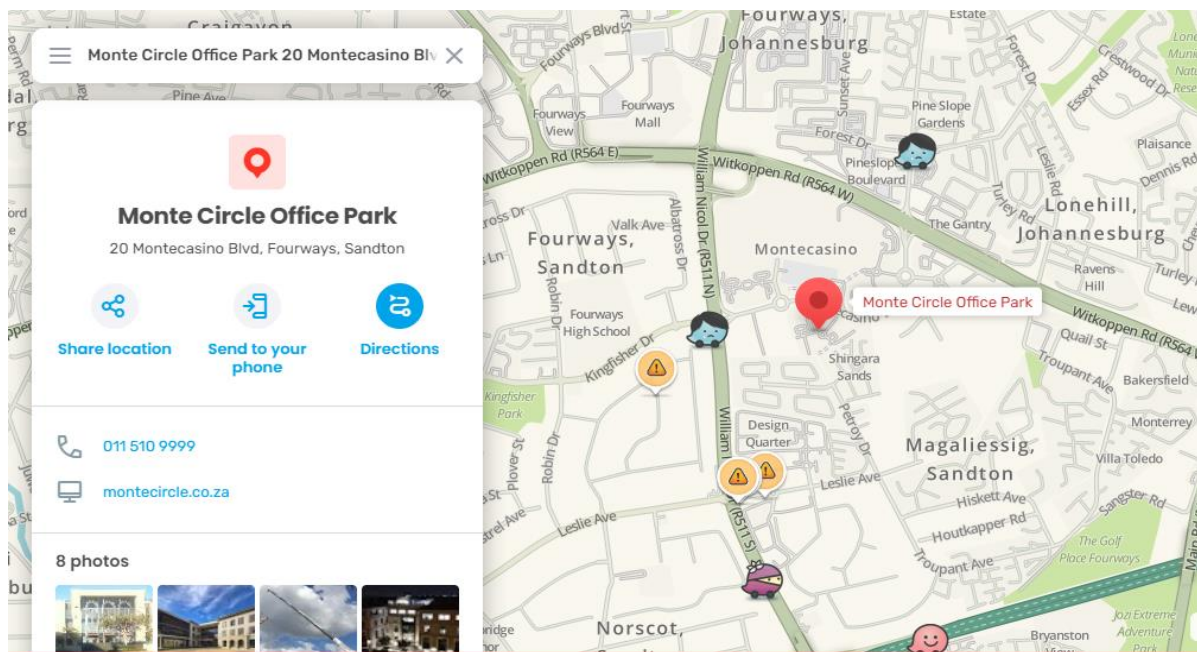

# CrimCheck – Access to the Office

**Address:**

**Flexi Suite #1, First Floor  
Block C, Monte Circle  
178 Monte Casino Boulevard  
Magaliessig**

**Proceed to the entrance of Monte Circle from Monte Casino Boulevard**

**Proceed to the circle - turn right, thereafter left to access Building C**

**Turn to your left after the circle - proceed to go straight; Block C will be on your right-hand side**

**Proceed to the Entrance**